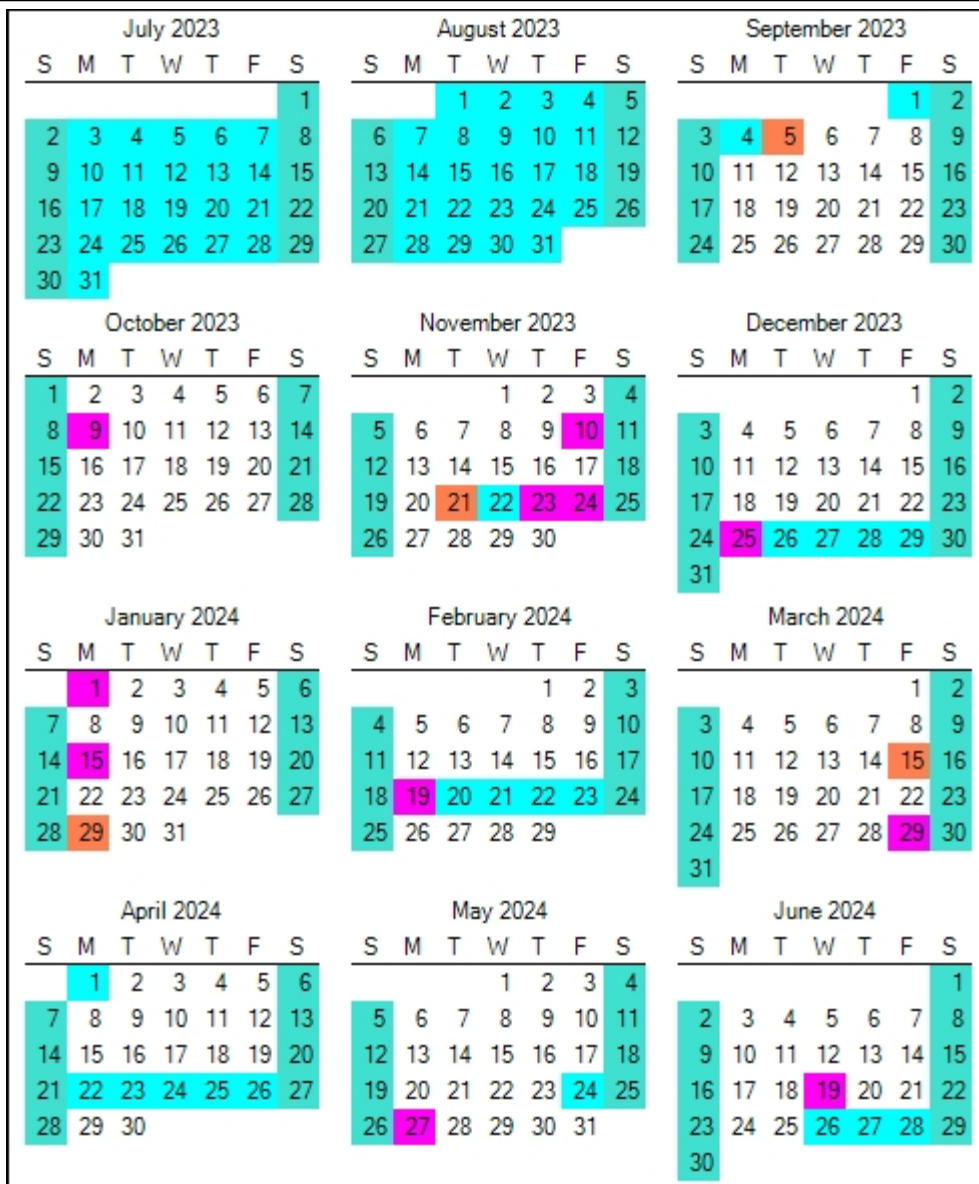

CORTLAND ENLARGED CITY SCHOOLS

23-24 CSEA JSHS Aides Full-Year Calendar

Paid Work Days

- July: 0
 - August: 0
 - September: 19
 - October: 22
 - November: 21
 - December: 17
 - January: 23
 - February: 17
 - March: 21
 - April: 16
 - May: 22
 - June: 17
- Total Paid Working Days: 195

Calendar Events

Event	Date	Event	Date	Event	Date	Event	Date
Holiday	10/09/2023	Holiday	11/10/2023	Holiday	11/23/2023	Holiday	11/24/2023
Holiday	12/25/2023	Holiday	01/01/2024	Holiday	01/15/2024	Holiday	02/19/2024
Holiday	03/29/2024	Holiday	05/27/2024	Holiday	06/19/2024	NON WORK DAY	07/03/2023
NON WORK DAY	07/04/2023	NON WORK DAY	07/05/2023	NON WORK DAY	07/06/2023	NON WORK DAY	07/07/2023
NON WORK DAY	07/10/2023	NON WORK DAY	07/11/2023	NON WORK DAY	07/12/2023	NON WORK DAY	07/13/2023
NON WORK DAY	07/14/2023	NON WORK DAY	07/17/2023	NON WORK DAY	07/18/2023	NON WORK DAY	07/19/2023
NON WORK DAY	07/20/2023	NON WORK DAY	07/21/2023	NON WORK DAY	07/24/2023	NON WORK DAY	07/25/2023
NON WORK DAY	07/26/2023	NON WORK DAY	07/27/2023	NON WORK DAY	07/28/2023	NON WORK DAY	07/31/2023
NON WORK DAY	08/01/2023	NON WORK DAY	08/02/2023	NON WORK DAY	08/03/2023	NON WORK DAY	08/04/2023
NON WORK DAY	08/07/2023	NON WORK DAY	08/08/2023	NON WORK DAY	08/09/2023	NON WORK DAY	08/10/2023
NON WORK DAY	08/11/2023	NON WORK DAY	08/14/2023	NON WORK DAY	08/15/2023	NON WORK DAY	08/16/2023
NON WORK DAY	08/17/2023	NON WORK DAY	08/18/2023	NON WORK DAY	08/21/2023	NON WORK DAY	08/22/2023
NON WORK DAY	08/23/2023	NON WORK DAY	08/24/2023	NON WORK DAY	08/25/2023	NON WORK DAY	08/28/2023

Total Event Days: 186