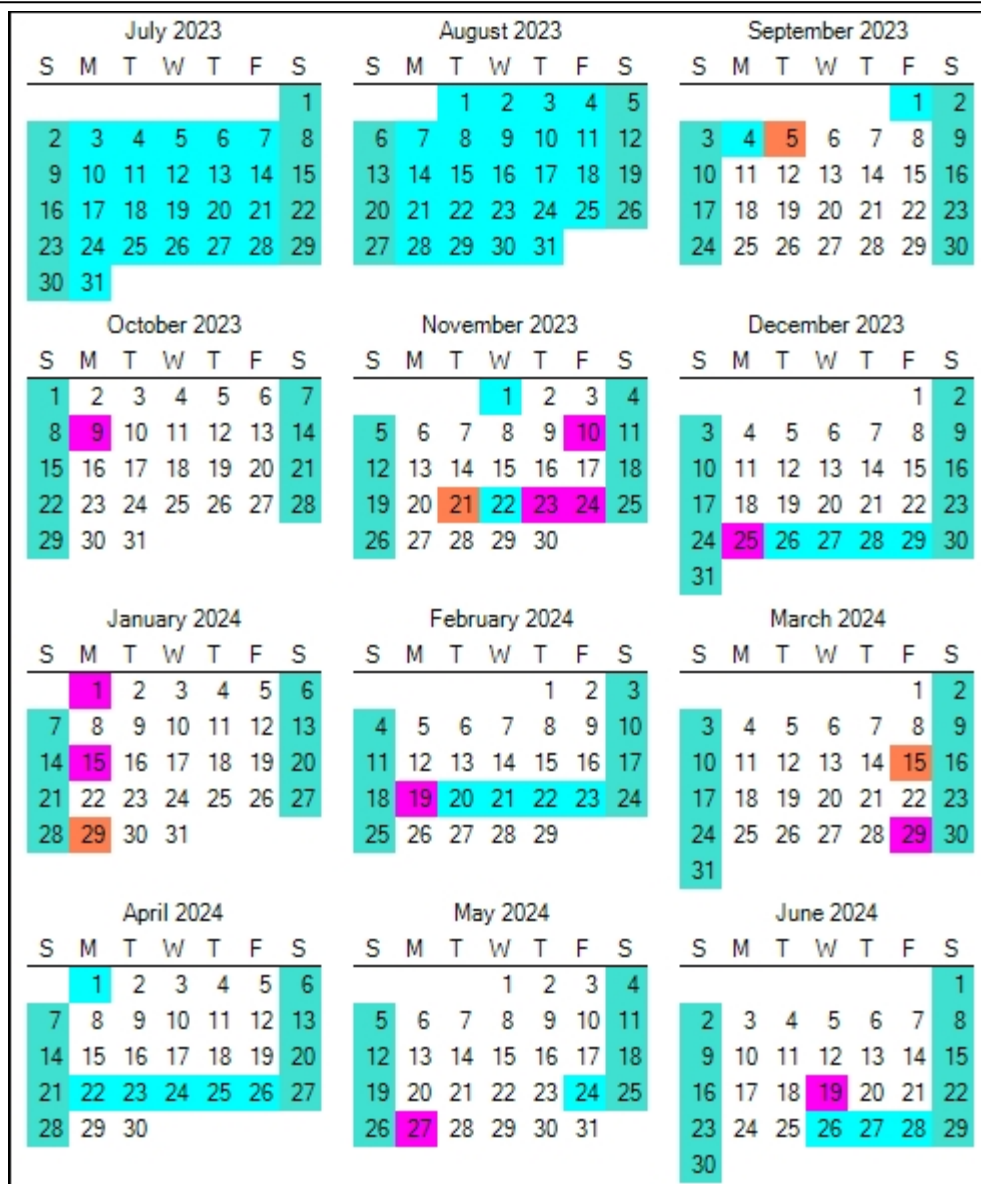

# CORTLAND ENLARGED CITY SCHOOLS

## 23-24 CSEA ELEM Aides Full-Year Calendar

### Paid Work Days

- July: 0
  - August: 0
  - September: 19
  - October: 22
  - November: 20
  - December: 17
  - January: 23
  - February: 17
  - March: 21
  - April: 16
  - May: 22
  - June: 17
- Total Paid Working Days: 194

**Total Event Days: 187**