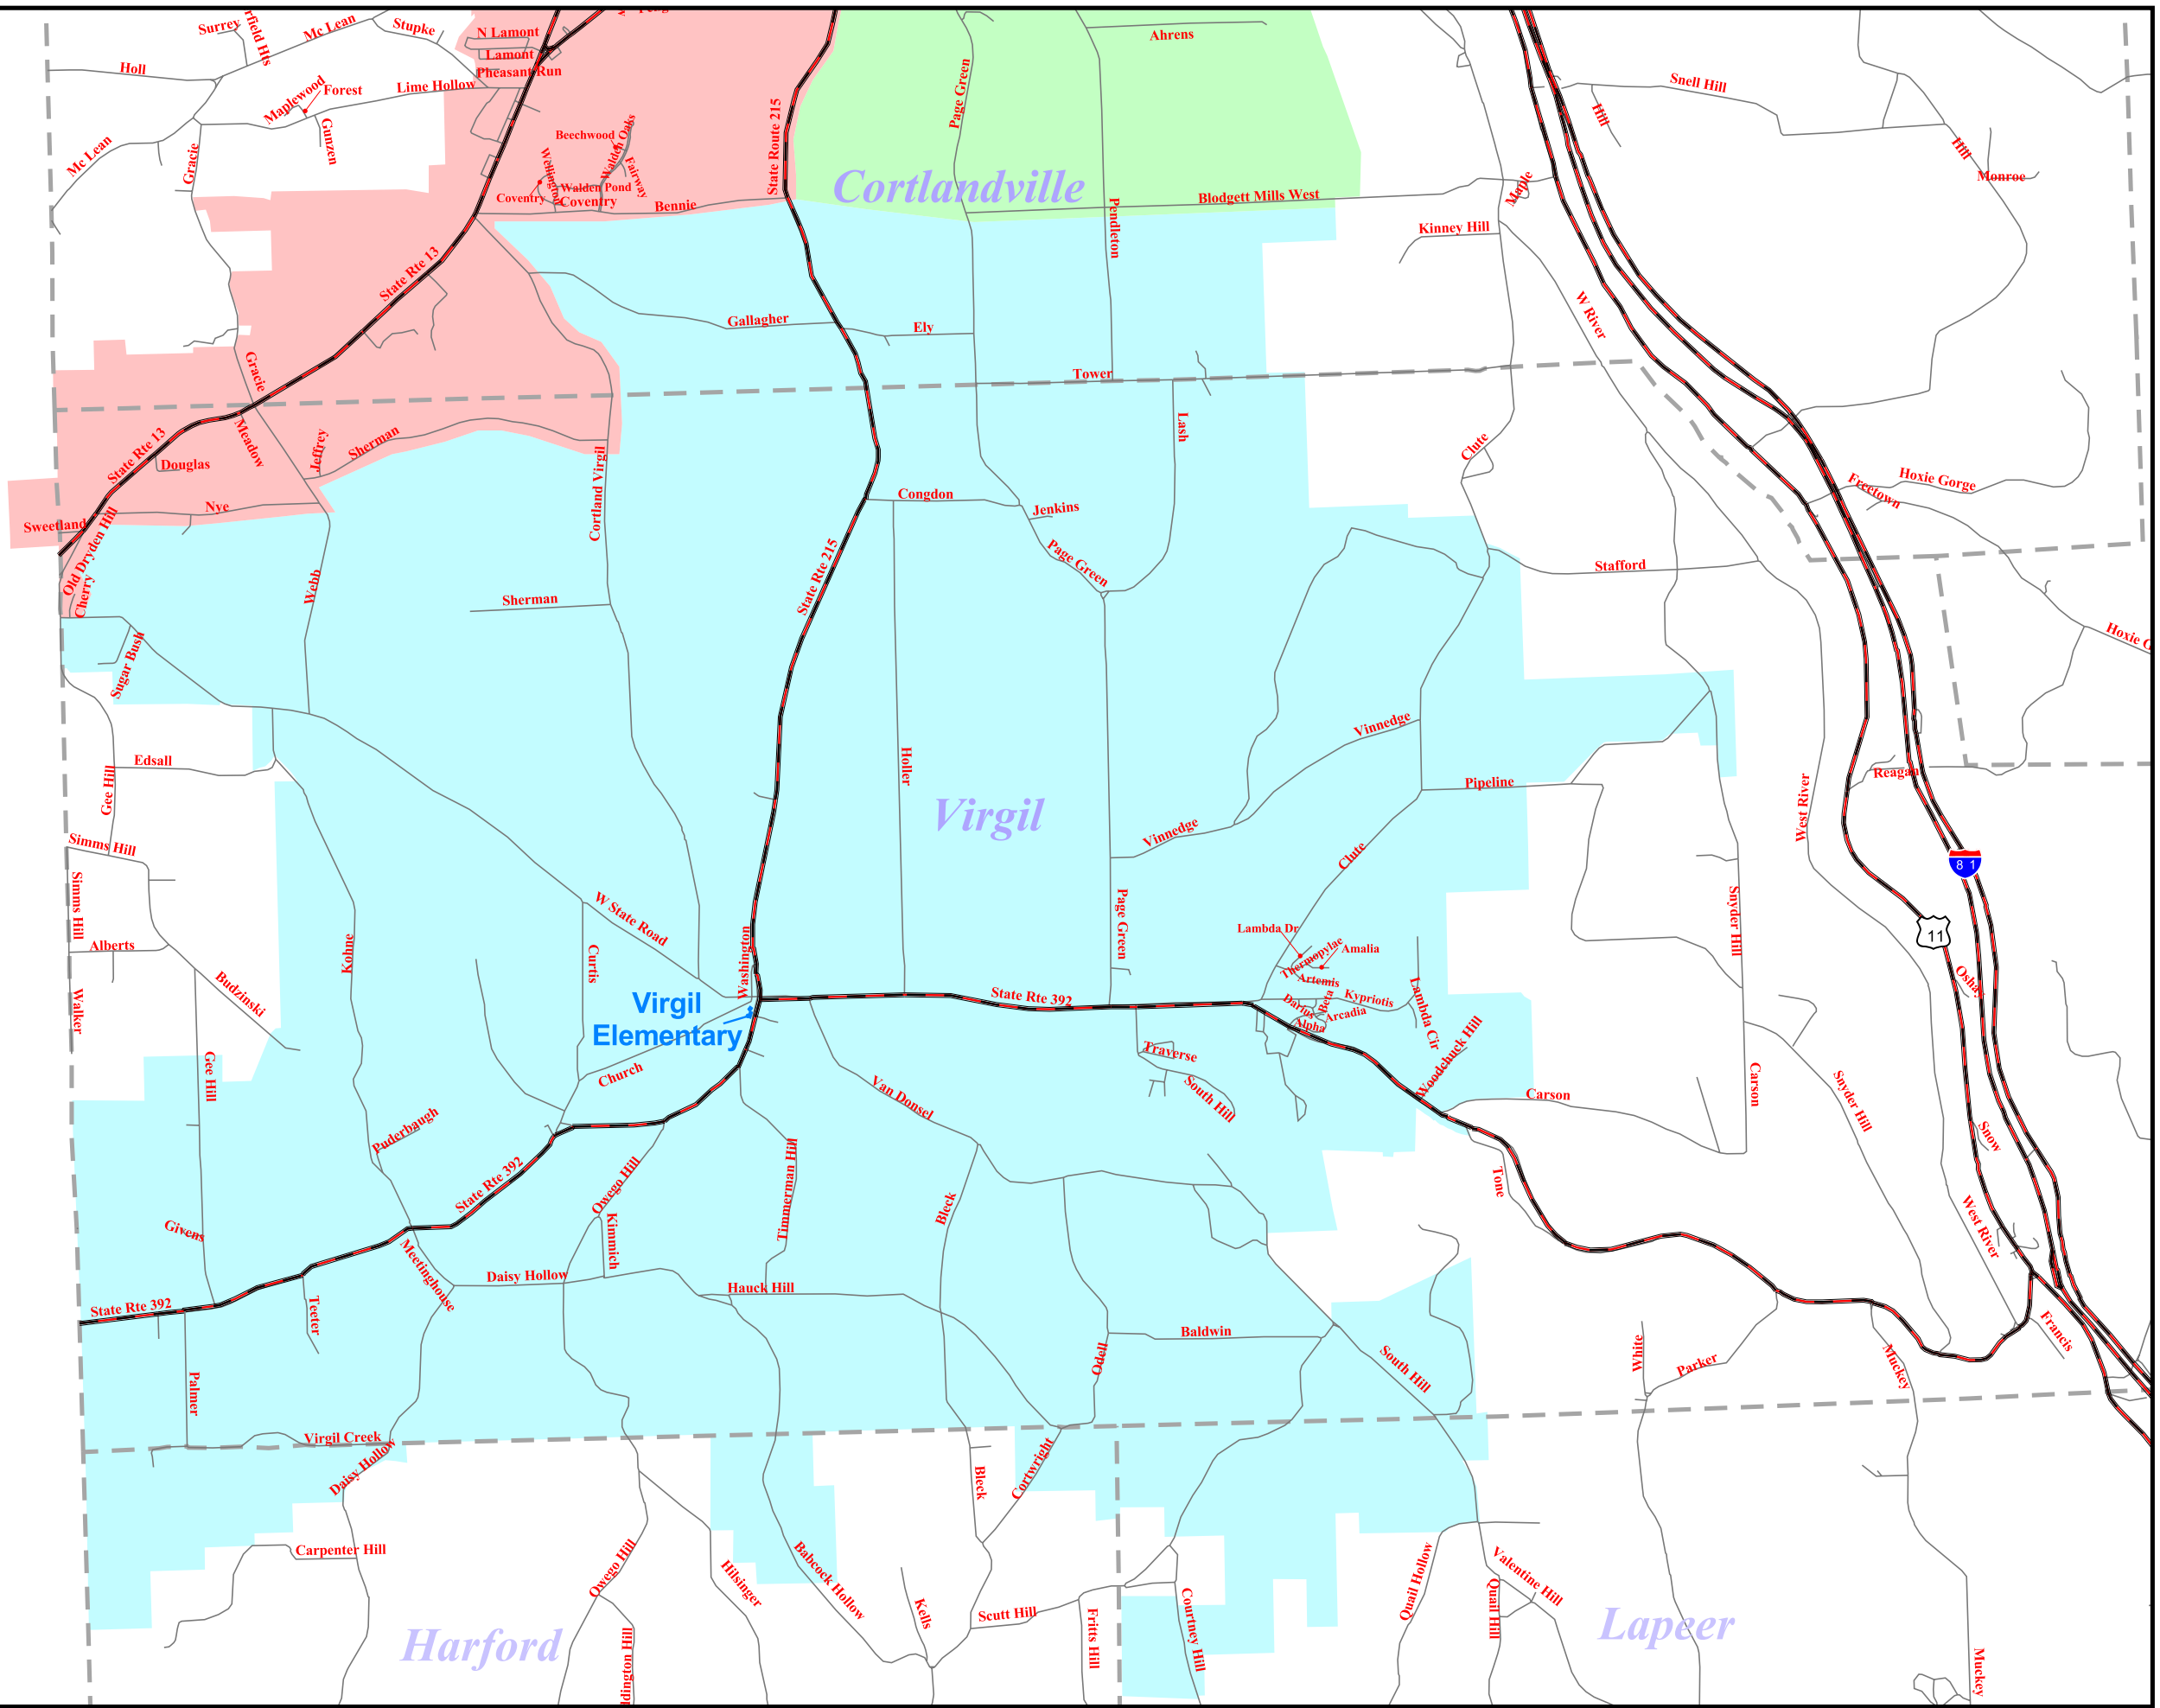

Virgil Elementary School District Map

0.5 0 0.5 Miles

Major Roads
 Other Roads
 Municipal Boundary

- Barry Elementary
- Parker Elementary
- Randall Elementary
- Smith Elementary
- Virgil Elementary

Valid as of July 2003