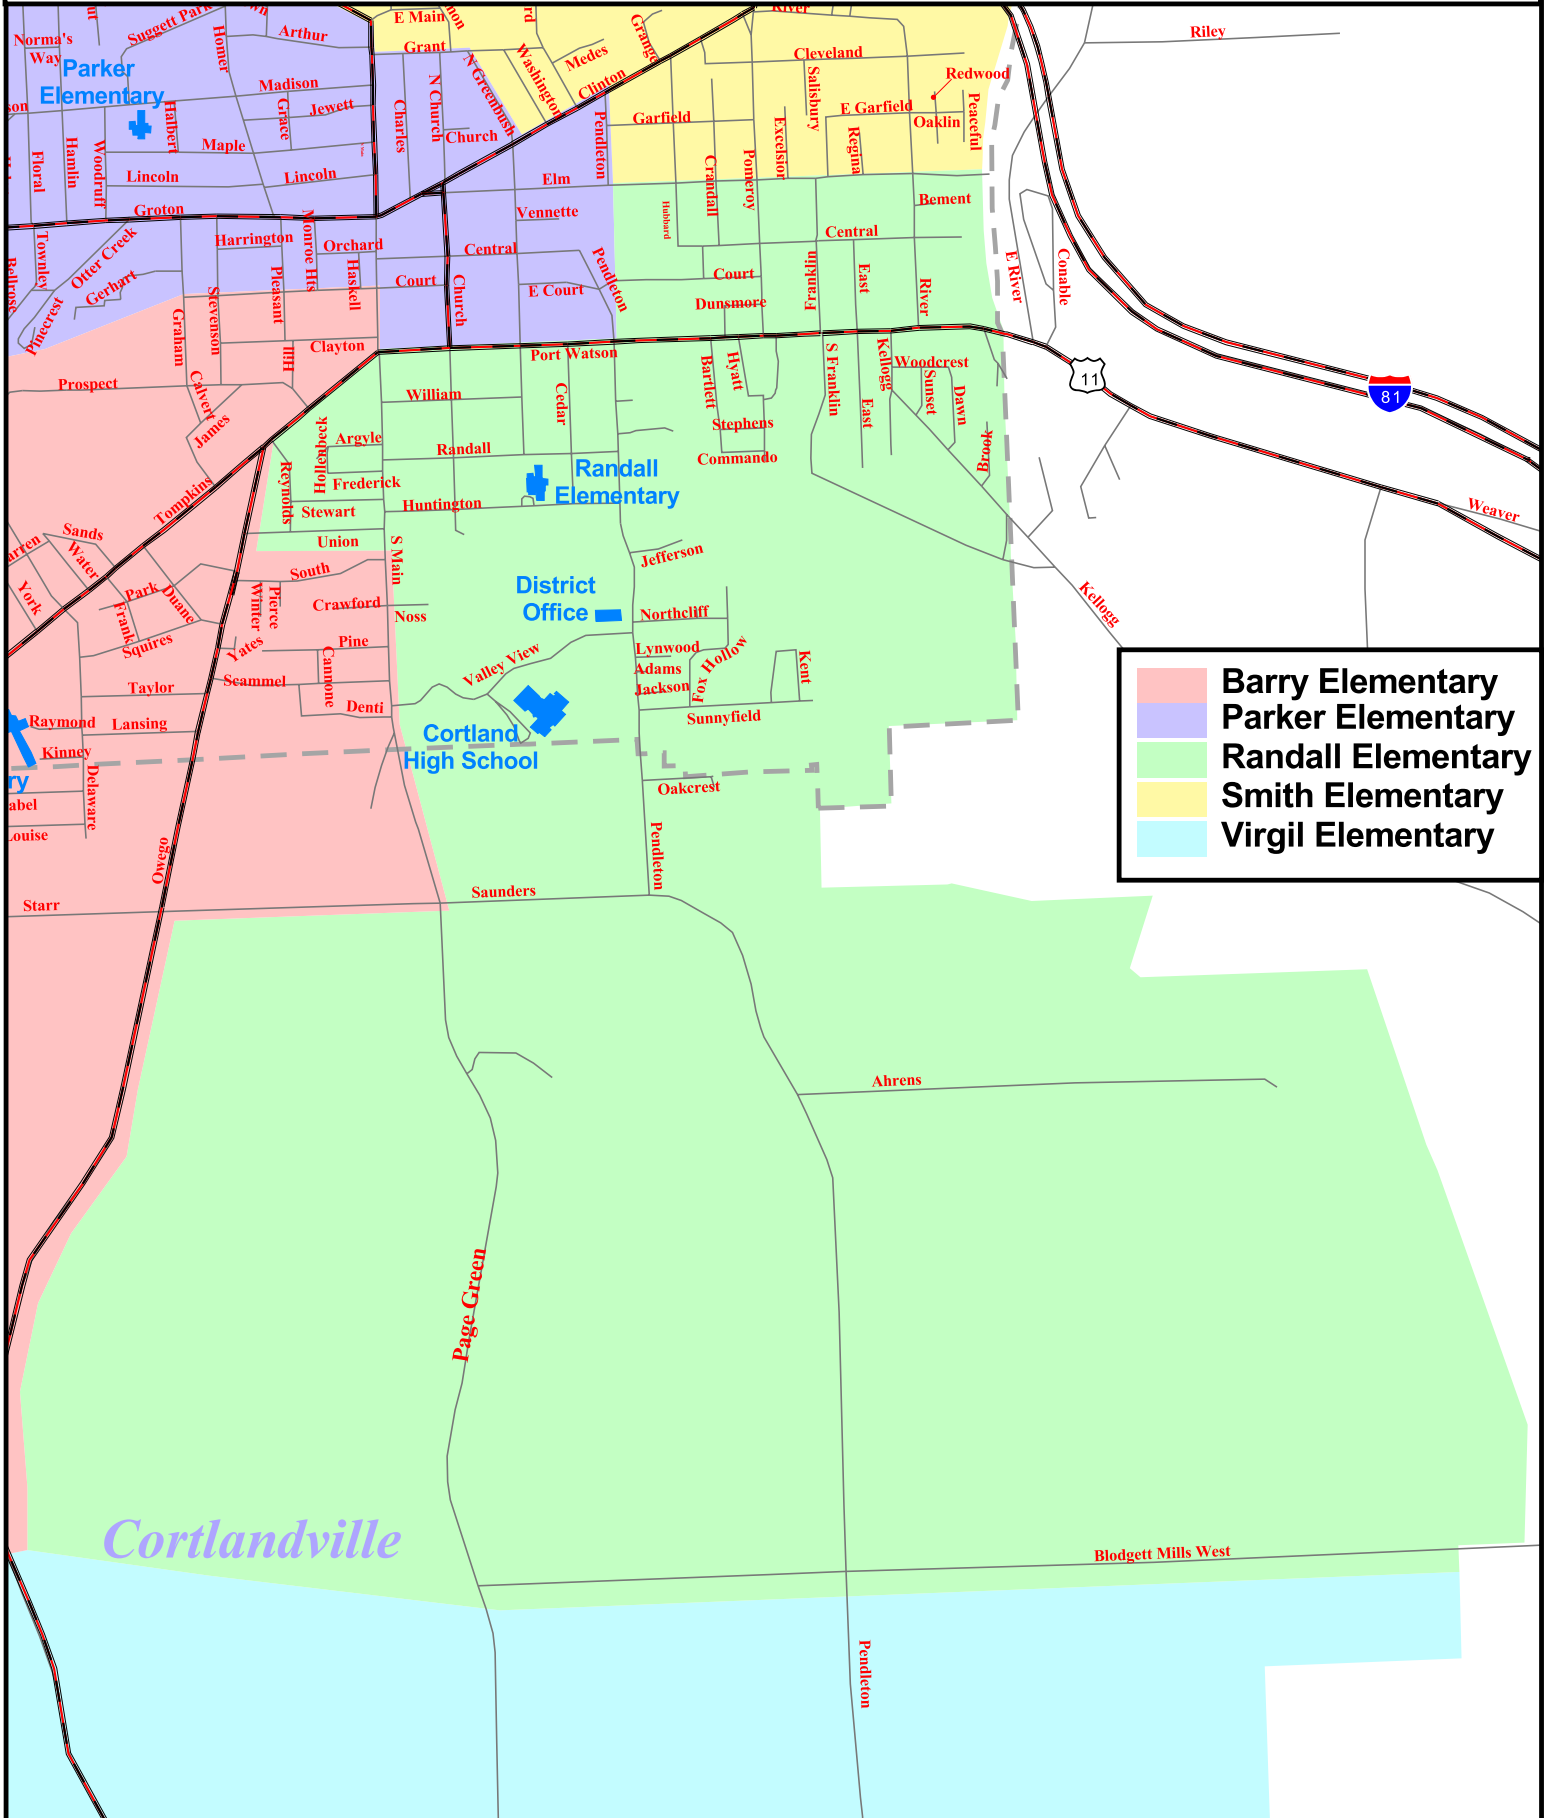

# Randall Elementary School District Map

0 0.25 0.5 Miles

	<b>Barry Elementary</b>
	<b>Parker Elementary</b>
	<b>Randall Elementary</b>
	<b>Smith Elementary</b>
	<b>Virgil Elementary</b>