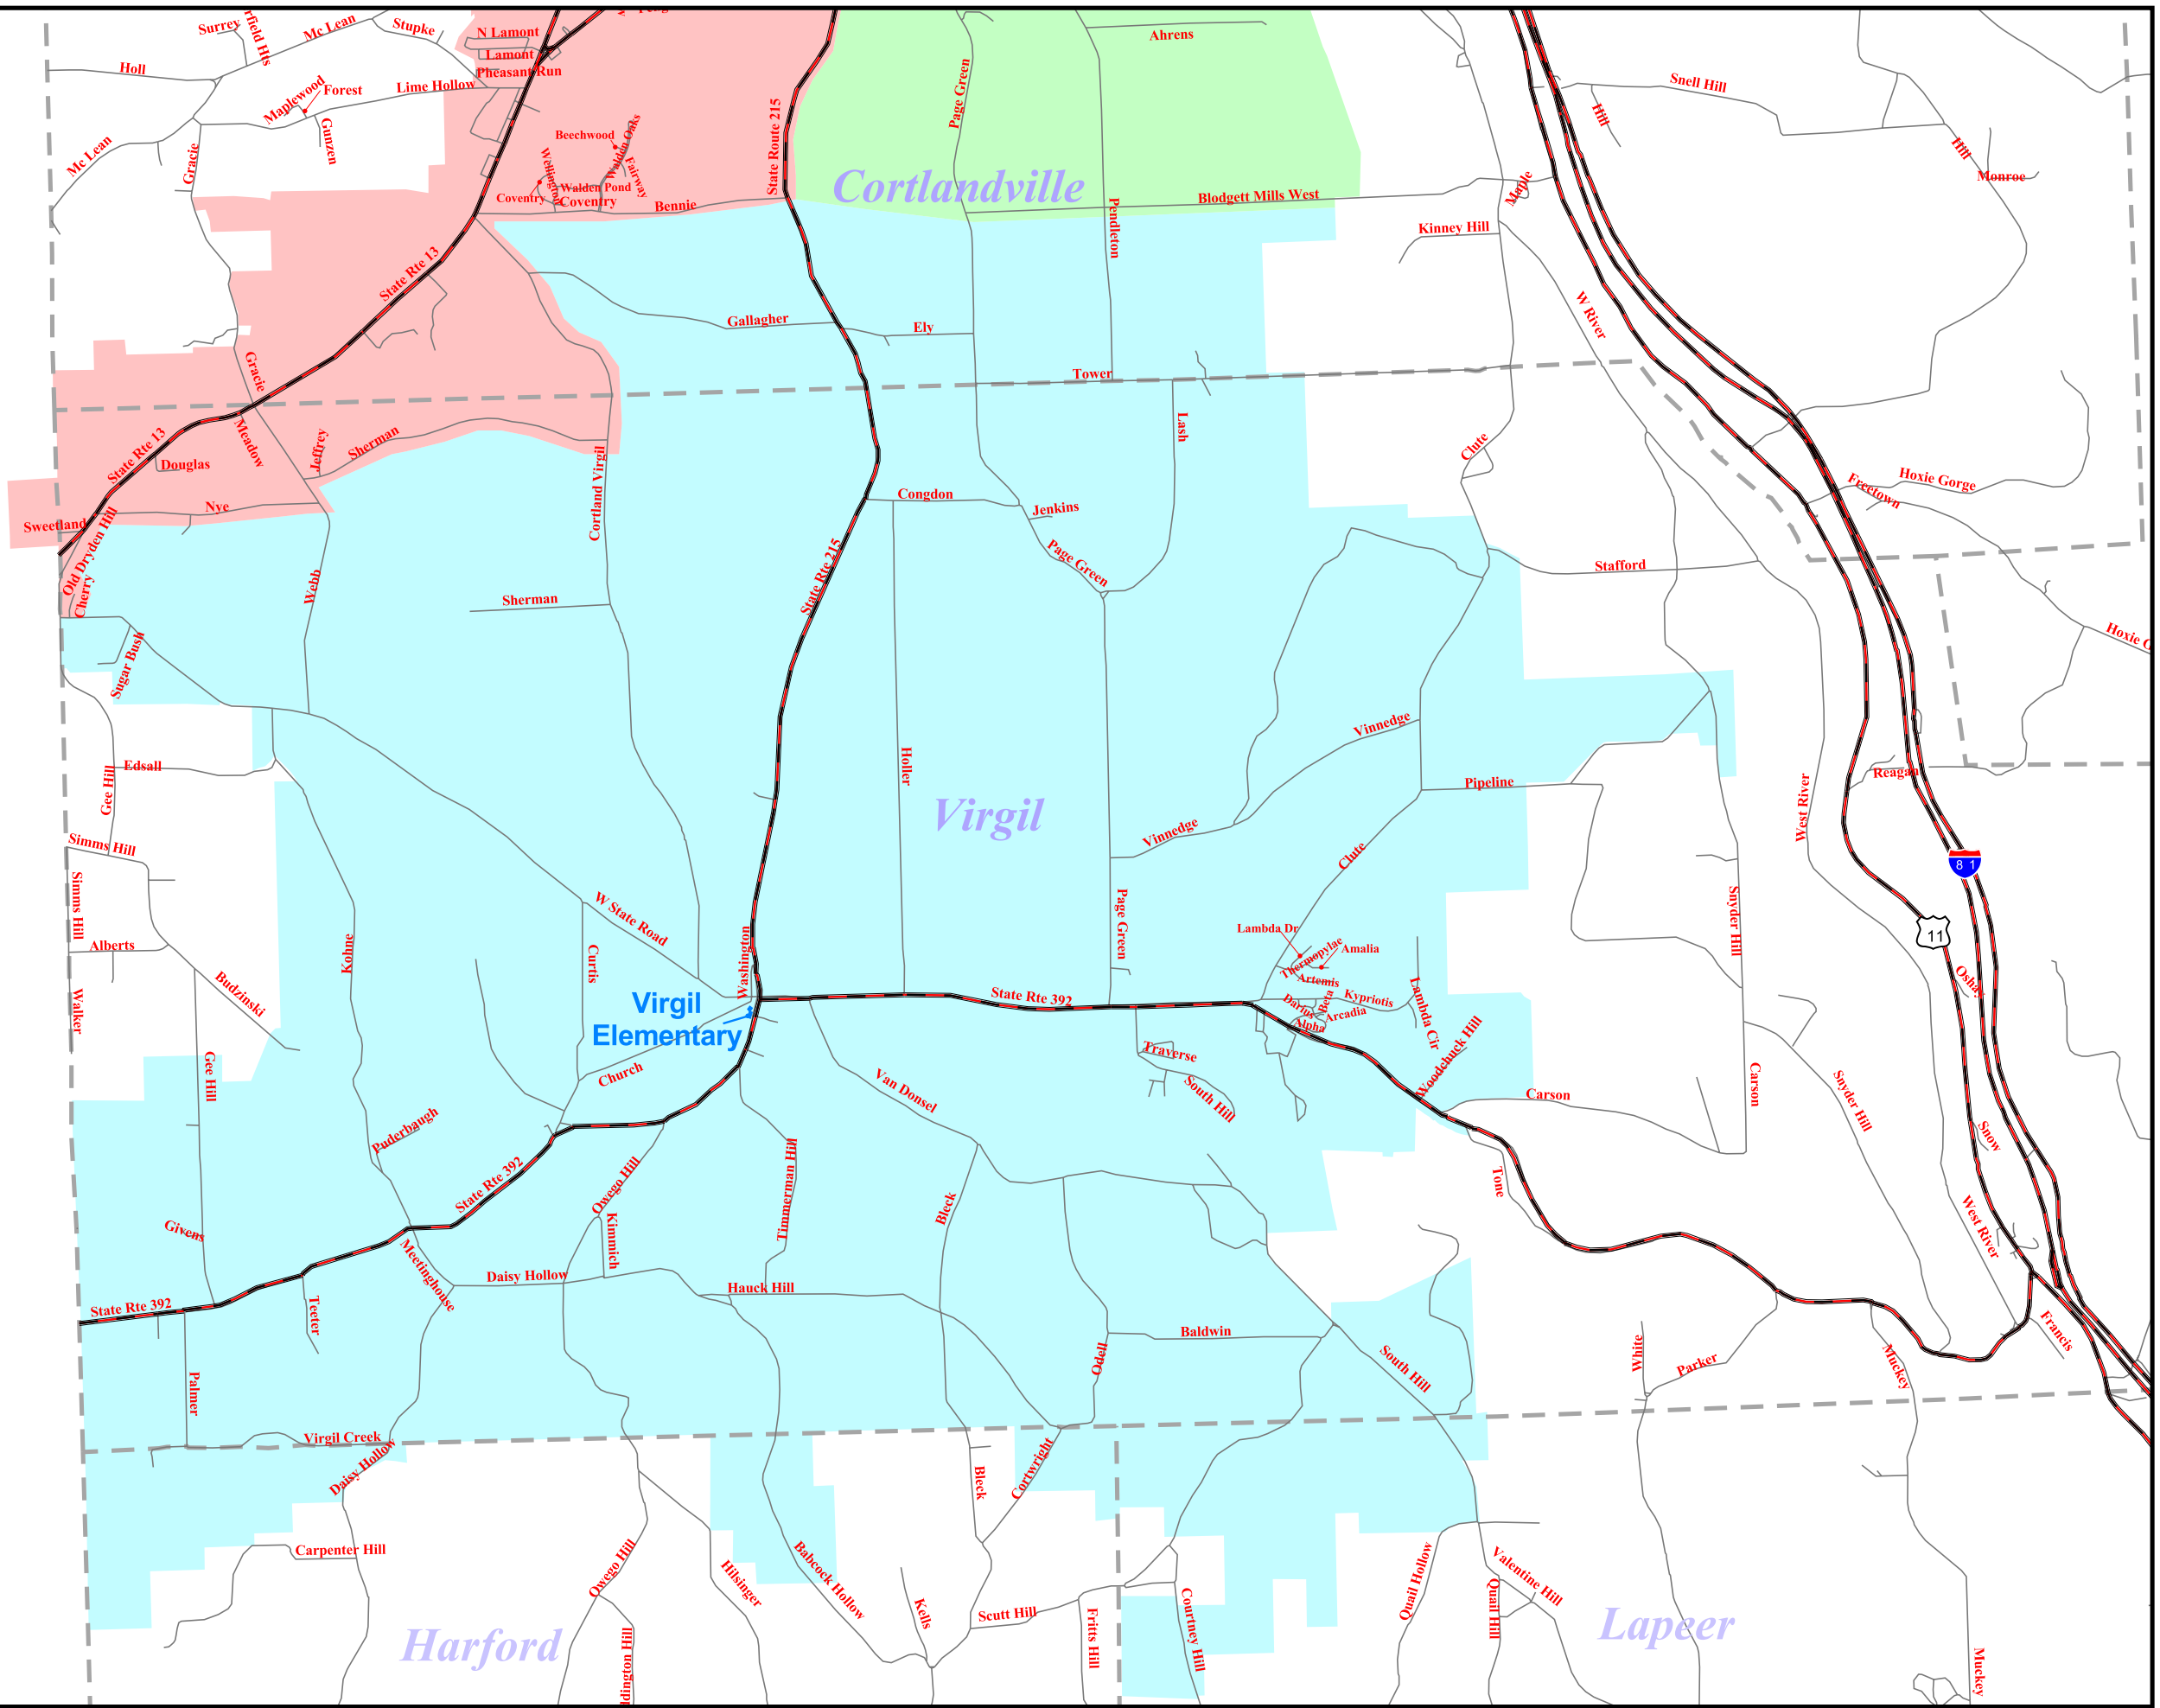

Cortland School District Street Map

map 2 of 2

0.5 0 0.5 Miles

Major Roads
Other Roads
Municipal Boundary

N

- Barry Elementary
- Parker Elementary
- Randall Elementary
- Smith Elementary
- Virgil Elementary

Valid as of July 2003

Cortland Enlarged
City School District
1 Valley View Drive
Cortland, New York 13045

www.cortlandschools.org
(607)758-4100

Cortland County Planning Department
Geographic Information Systems
4 Lincoln Avenue
Cortland, New York 13045
(607) 753-5043